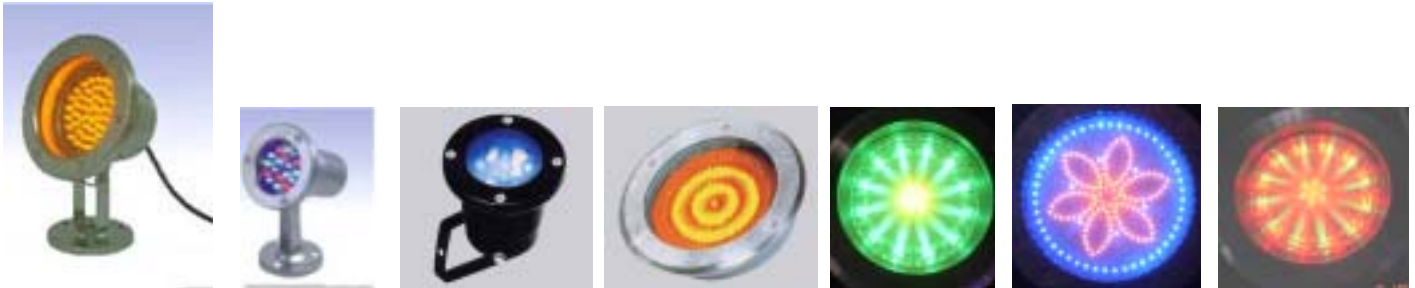

● SHULIGHT® High Power 1W/3W Underwater/Underground Light

➤ Features

- ✧ High-intensity Power 3W LEDs in Red, Yellow, Blue, Green, White and RGB color with PMMA special optics lens.
- ✧ Optimized heat-scattering path and digital illumination patent technic.
- ✧ RGB color change version can be controlled by our special controller to get fancy performance.
- ✧ Molten aluminum body, stainless steel polishing or aluminum alloy faceplate, the thick tempered glass of 8-10mm glass.
- ✧ Durable, waterproof, dustproof and no creepage.
- ✧ Solid-state, Fast turn on.
- ✧ High Shock / Vibration resistant.
- ✧ Save energy and maintenance cost.
- ✧ Working Hours: >= 80000 hours.

➤ Applications

Applied in fountain, the square, garden, park, swimming pool and pond for decoration, etc. make the scenery at night more beautiful and more vivid.

➤ Technical Specifications

Part Number	LED Qty	Dimension	Watts	Input Voltage	Color	Waterproof	Viewing Angle
SLU-V1210R-3H3	3 pcs	Φ120mm	9 W	DC24V	Unicolor / seven-color changing	IP68	± 60°
SLU-V1210R-6H3	6 pcs	Φ120mm	18 W				
SLU-V1815R-6H3	6 pcs	Φ180mm	18 W				
SLU-V1815R-9H3	9 pcs	Φ180mm	27 W				
SLU-V1815R-12H3	12 pcs	Φ180mm	36 W				

➤ Project application

● **SHULIGHT® Magical-color Underwater/Underground Light Series**

➤ **Product photo**

SLF-V1660-06RGB

SLF-V0813ABR-01

SLF-V1230ABR-H

SLF-V1281ABR-G

SLF-V1643-08RG

SLF-V1566-09RB

SLF-V1643-06RGB

➤ **Feature**

LED floor light, adopting the stainless steel type aluminum alloy panel, the thick tempered glass of 8-10mm, fancy, waterproof, corrosion resistant, regard LED as the light source, red, yellow, green, blue, white, seven colors change, is used in the fountain, the square extensively, such occasions as the greenbelt, etc. make the scenery at night more beautiful and more vivid.