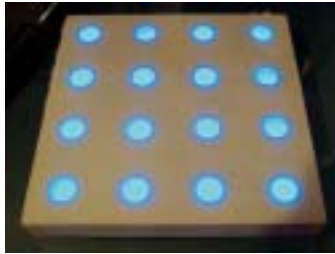

LED Colorful Brick Series:

1. Common Colorful Brick Series:

SLF-W66M3030B-**

SLF-B44M3030B

SLF-R44M3030B

➤ Introduce:

Adopting the high strength resin to be made, there is LED that did the light source inside, red, yellow, blue, green, white, and seven colors change, resist and press waterproof, can be used in the road, such occasions as the park, the pavement, etc. extensively, have added a beautiful scenery to road of night.

➤ Product Spec:

Product Dimension : L30cm×W30cm×H3.2mm

Product Weight : 3kg

Wattage : 3W

Input voltage : 24V

Waterproof degree: IP67

LED Emitting Color & LEDs number : Red 16PCS、 Blue16 PCS、 Green16 PCS; Or 36 PCS Per Product.

Controlling Number : Per Controller SL-C410 can use for 8 Products.

2. Art Colorful Brick Series:

SLF-W11D6125A-1

SLF-W15S8034A

SLF-B7F5150A-2

SLF-R66R3040A-1

SLF-W66R3040A-2

SLF-W66D6125A-3

➤ Introduce:

Used flinty brick materials such as imitating natural marble, imitating boulder or resin glass, SHULIGHT Art Colorful Brick Series have better agility in the pattern and sculpting , it can become a flower, any geometry figure , or as a scutcheon.