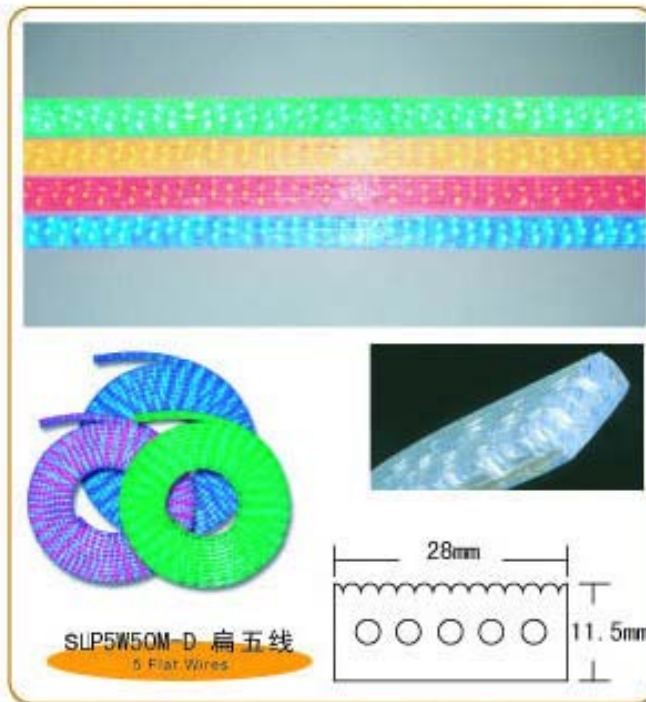

彩虹灯带系列

Rainbow Strip 彩虹灯带

LED 扁线 LED Flat Wires

产品特点及用途:

耗电量极低, 寿命长, 亮度高, 易弯曲, 耐高、低温等特点, 适用于各种商场, 大厦, 山庄等轮廓勾边, 夜景装饰。用LED二极管发光管制做效果更加清晰行动, 配装控制器, 能产生特殊感觉和变幻效果; LED寿命长达100000小时安全省电, 无热量, 可制做多种混色彩虹灯带。

Features and Functions:

With the characteristics of low power consumption, long life-span, high brightness, mighty flexibility, strong heat & cold resistance, etc, the LED rope light is widely used for the decoration of buildings, markets, villages and city's night piece. With a controller, special feeling and fluctuating effect can be obtained. Made by LED diode, The light could offer vivid effect. Life of Led is up to 100000 hours. It is safe, no heat, and multi-color.

扁五线配件

5 Flat Wires Accessories

Technical Parameter

规格技术参数

型号 Item No.	规格 Spec.	电压 Voltage	灯泡数量 No. of tube	灯距 Dist. spacw	功率 Watt	寿命 Life
SLP2W100M-D	11×18	12/24 110/220 V	3600PCS	2.77MM	3W/5.2W	100000HRS
SLP3W50M-D	11×18	12/24 110/220 V	3600PCS	2.77MM	3W/5.2W	100000HRS
SLP4W50M-D	11×22	12/24 110/220 V	5400PCS	2.77MM	4.5W/6.7W	100000HRS
SLP5W50M-D	11.5×20	12/24 110/220 V	7200PCS	2.77MM	6W/8.2W	100000HRS
SLP2W100M-D 方	13×13	12/24 110/220 V	3600PCS	2.77MM	1.4W/2.6W	100000HRS